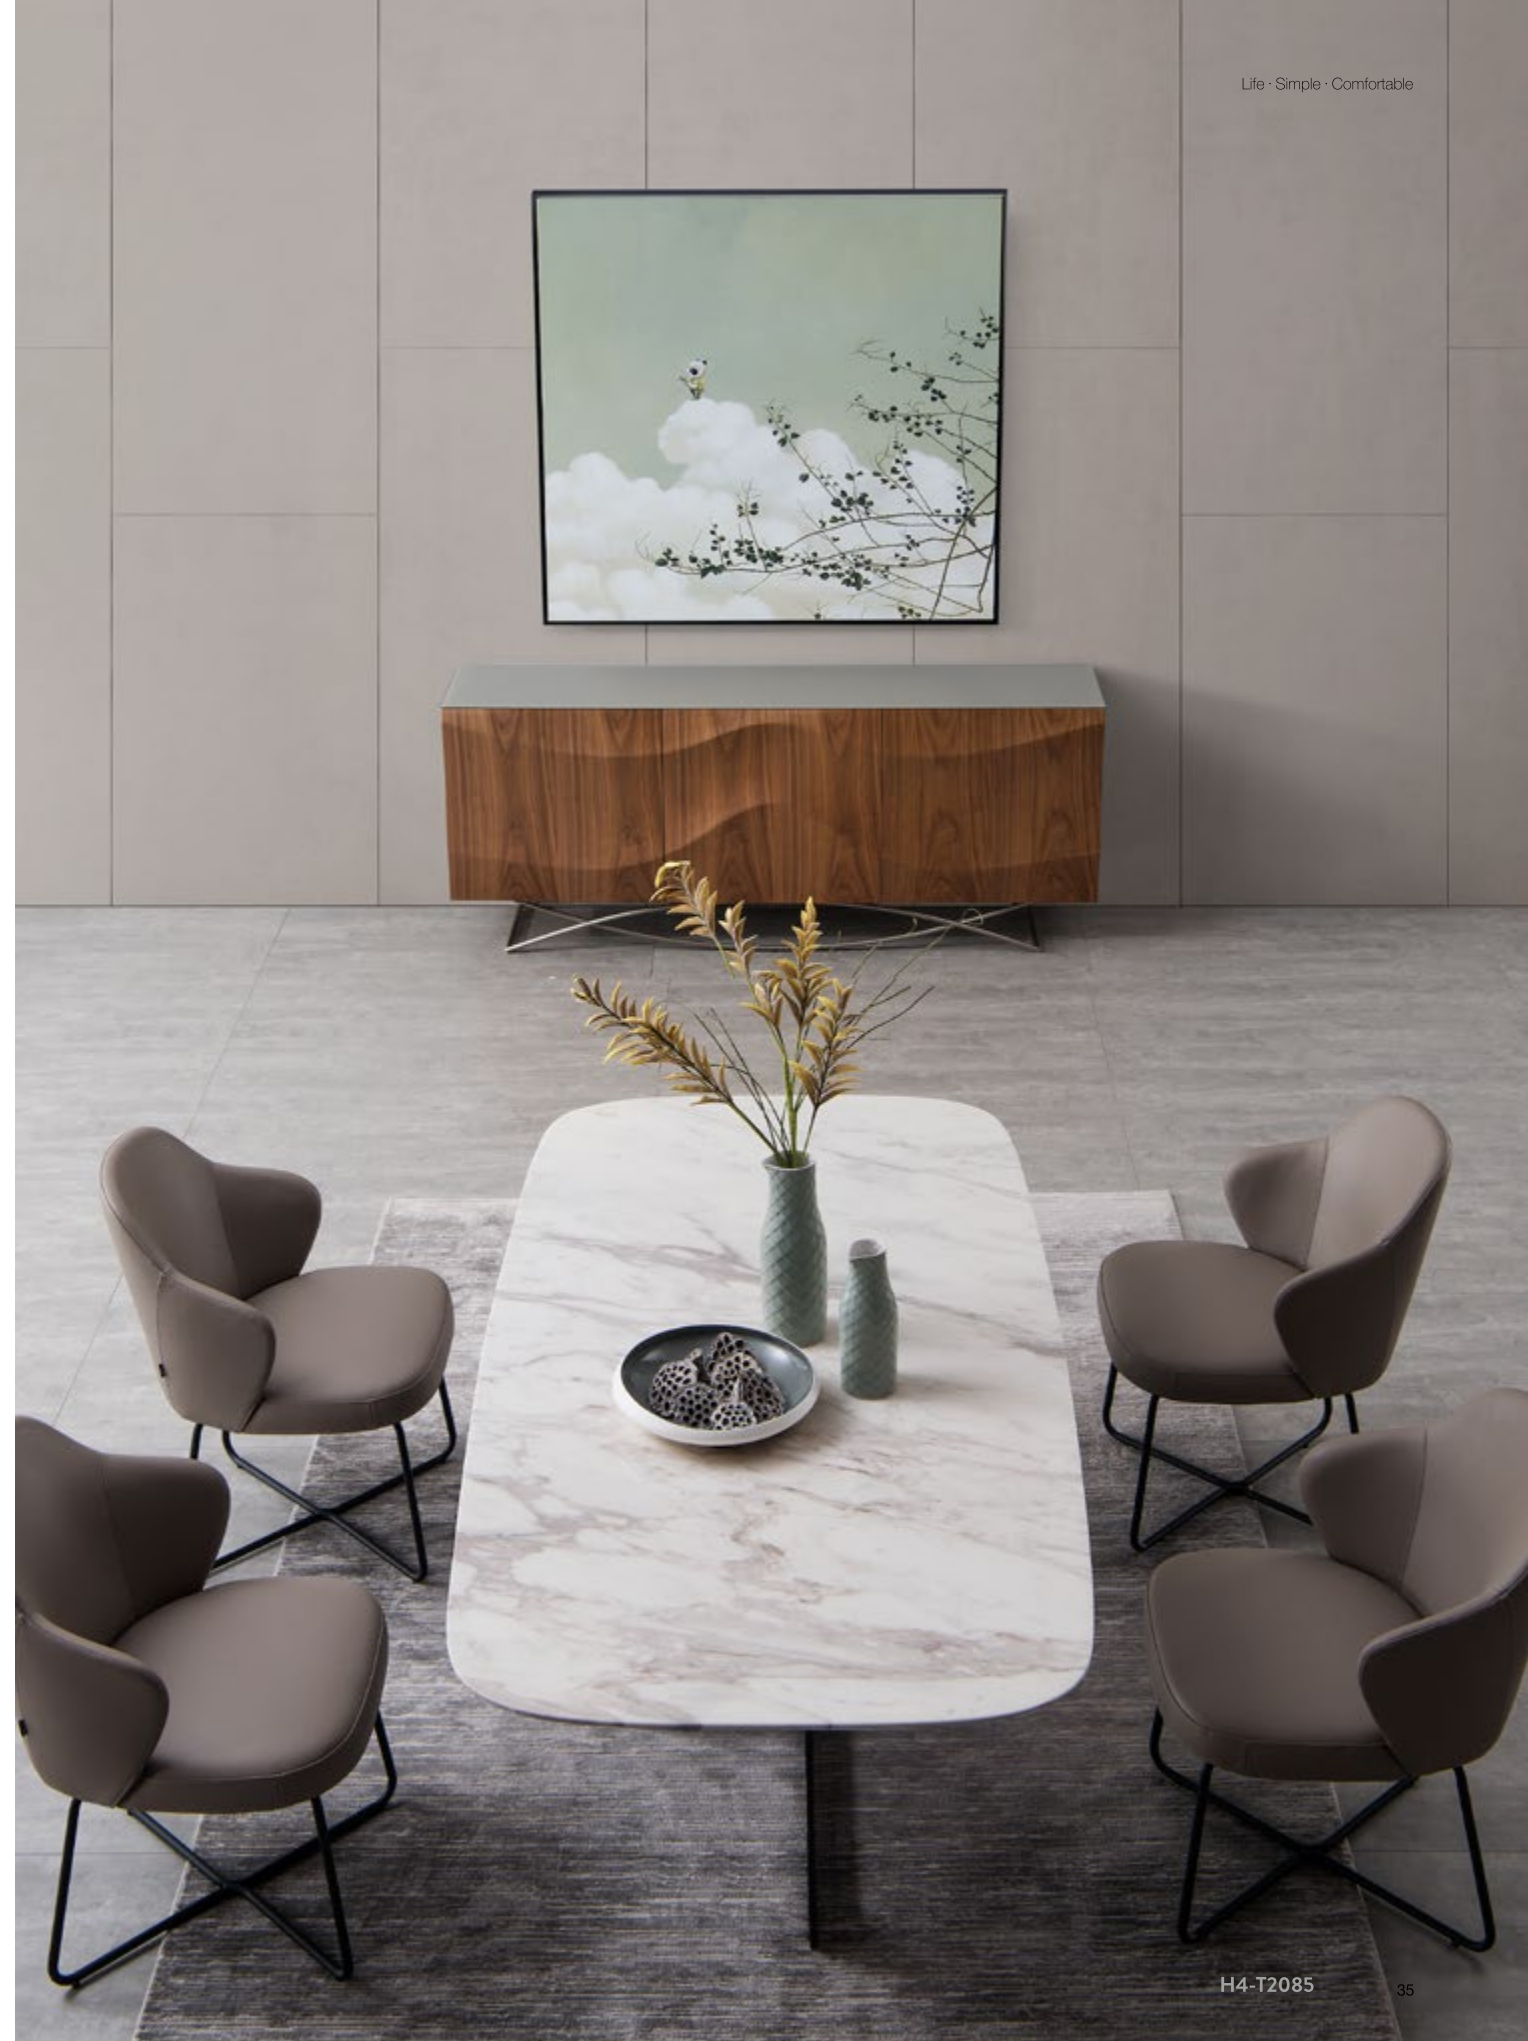

The white natural Italian fish belly marble is gentle and elegant, and the shape is smooth and harmonious. It echoes the cuddly dining chair and brings you a relaxed dining experience with your family.

采于意大利的鱼肚白天然石材，
温润高雅，造型流畅圆滑和谐的与拥抱造型餐椅相呼应
应给您与家人带来轻松的用餐体验。